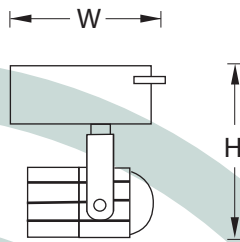

TRACK LIGHT LUMINAIRE

HI-DR003

SPECIFICATION

HOUSING	:DIE-CAST ALUMINIUM
	:HIGH GRADE ELECTRONIC TRANSFORMER IN BASE
SURFACE TREATMENT	:ION-PHOSPHATE AND ANTI-RUST FINISHED WITH UV RESISTANT WHITE POLYESTER POWDER COAT
FRAME	:DIE-CAST ALUMINIUM
COLOR	:WHITE, BLACK
PROTECTION CLASS	:PROTECTION CLASS EQUIVALENT TO IP 20
INSTALLATION	:SUSPEND MOUNT
APPLICATION	:BUILDING, HOSPITAL, DEPARTMENT STORE, HOTEL RESTAURANT, SHOWROOM, SHOP, RESIDENTIAL ETC.

MODEL	DIMENSION(mm.)		LAMP HOLDER	LUMED (MAX)	LAMP TYPE
	W	H			
HI-DR 003	100	140	GU 5.3	1200 cd. 1050 cd.	MR16 12V.50W.36D LED 12V.4W.10D

HILIGHT
CRS GROUP